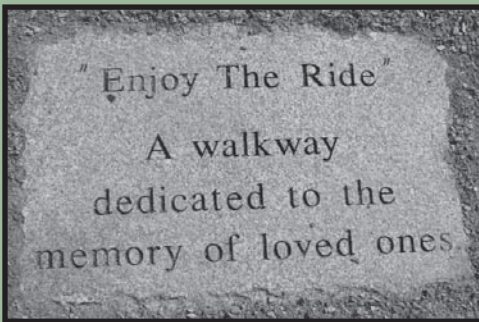

Name _____ Email _____

Address _____

Phone _____ Fax _____

☐ Yes, I would like to purchase a stone: $800

Please engrave the following message on my stone: _____

Payment Information:

☐ Cash   ☐ Check   ☐ Credit Card (Visa/Mastercard ONLY)

CC# _____ Exp. Date _____

Signature _____

Green Mountain Horse Association • www.gmhainc.org

P.O. Box 8 • South Woodstock, VT 05071 • (802) 457-1509 • Fax: (802) 457-4471